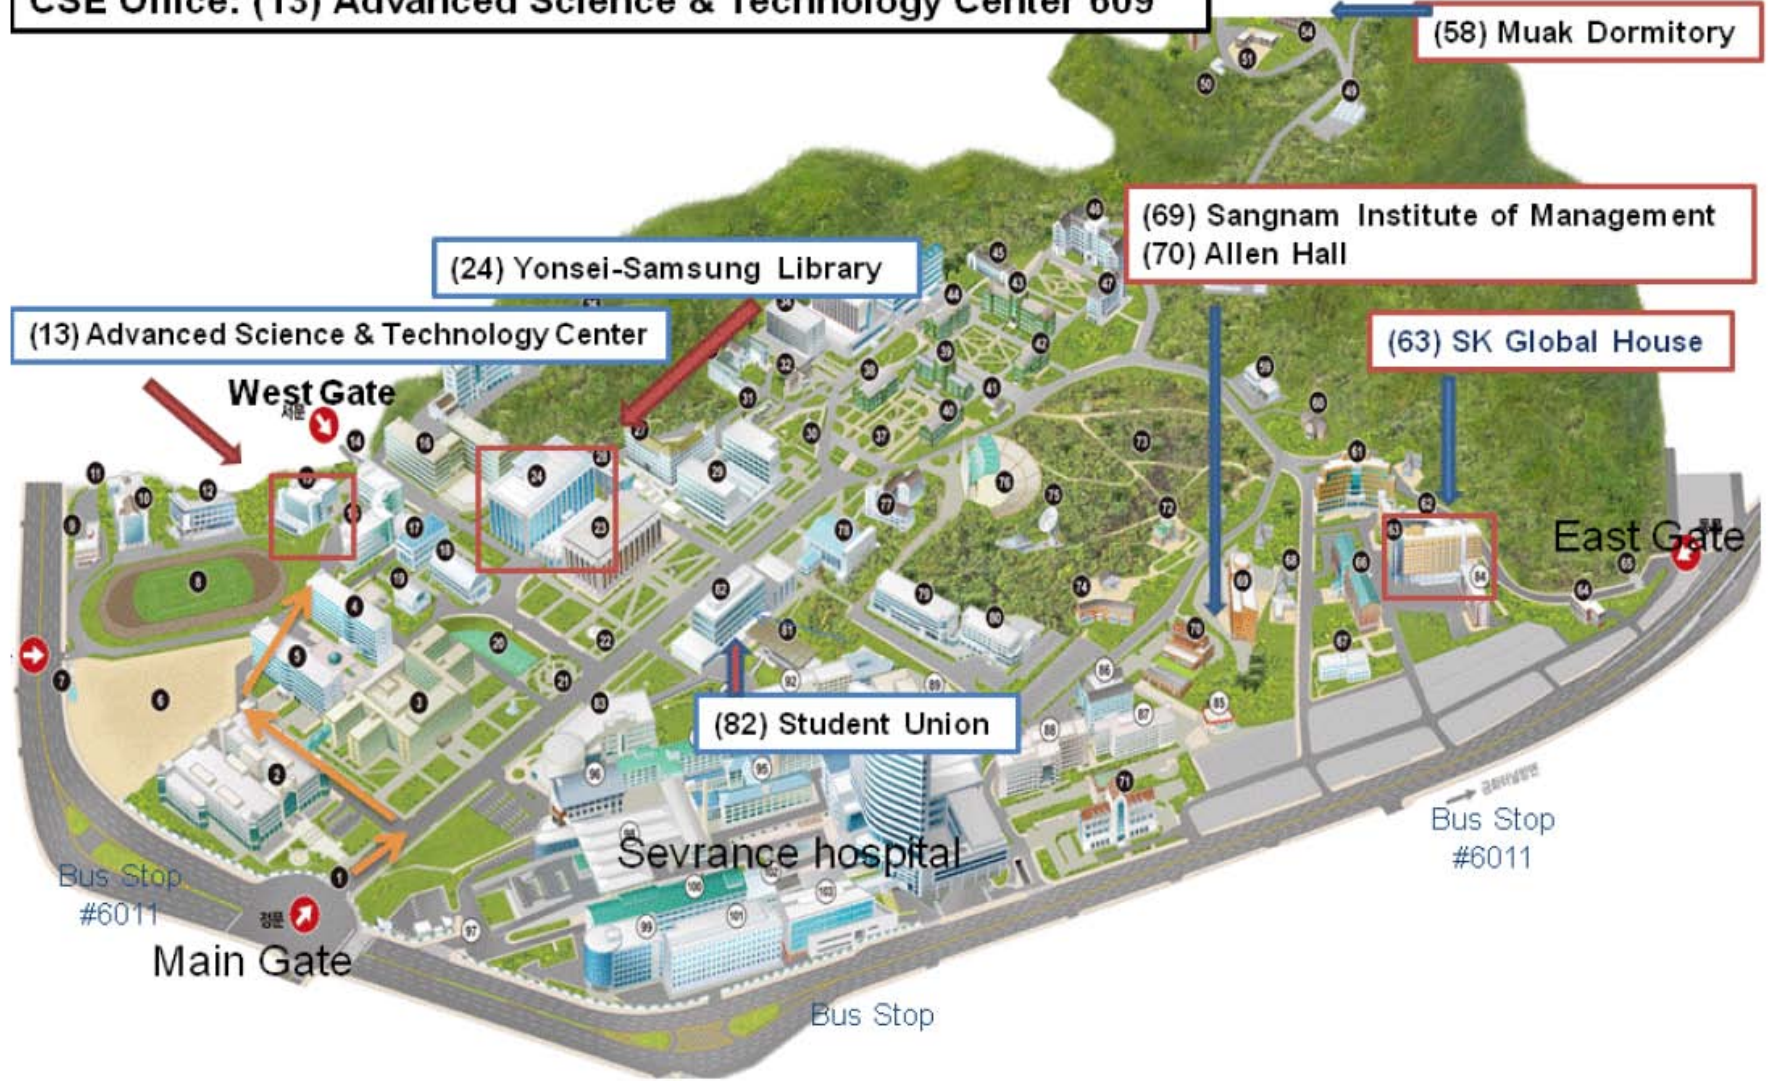

Follow directions on Casaville-Yonsei manual to find Casaville.

2) Direction to Casaville Hotel Shinchon from Incheon International Airport

1. Take limousine bus number 6002 from the Incheon Int'l Airport, which will stop at Shinchon. (ask driver to notify you upon arrival.)

2. When you get off the airport limousine bus, go to the sidewalk on the **opposite** side of Hyundai Department Store.

3. Walk towards Shinchon Rotary and pass the Grand Mart and continue down South-West direction to arrive at Casaville.

The Hotel is near **Exit 7 of Shinchon subway station** (only 50 m).
신촌 지하철역 7번 출구 근처 까사빌 호텔로 가려고 합니다.

3) Direction to Yonsei University from Casaville Hotel Shinchon

1. From the Casaville, walk towards the Shinchon Subway Station.
2. Enter the subway station and exit through Exit 3: you will see a McDonalds.
3. Continue northward on the street between Exit 2 and Exit 3 and pass the U-Plex, Lotteria and Holly's Coffee.
4. Pass through the pedestrian tunnel and cross a wide avenue to arrive at Yonsei.

4) Direction to Dept. of CSE

CSE Office: (13) Advanced Science & Technology Center 609

<Yonsei University, Main campus in Seoul>