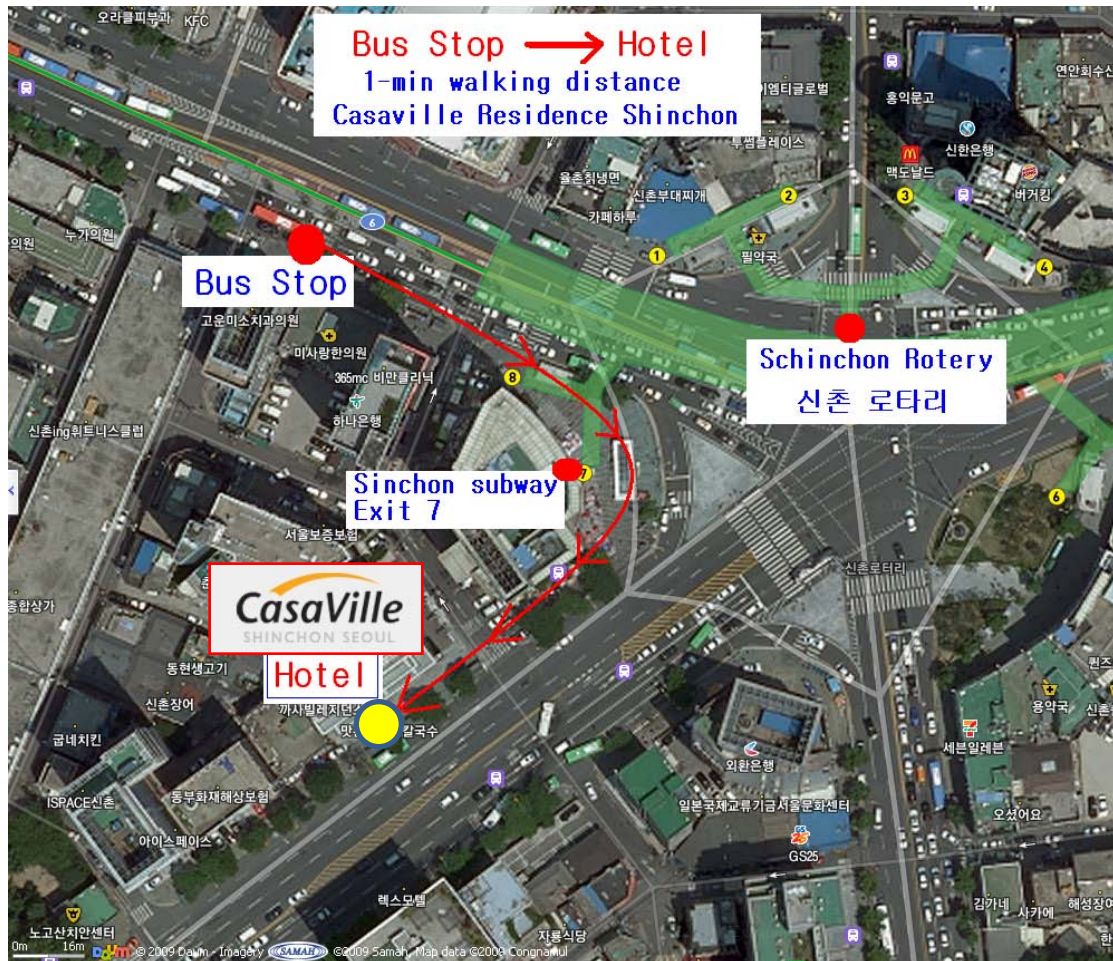

2) Direction to Casaville Hotel Shinchon from Incheon International Airport

1. Take limousine bus number 6002 from the Incheon Int'l Airport, which will stop at Shinchon. (ask driver to notify you upon arrival.)

2. When you get off the airport limousine bus, go to the sidewalk on the **opposite** side of Hyundai Department Store.

3. Walk towards Shinchon Rotary and pass the Grand Mart and continue down South-West direction to arrive at Casaville.

The Hotel is near **Exit 7 of Shinchon subway station** (only 50 m).
신촌 지하철역 7번 출구 근처 까사빌 호텔로 가려고 합니다.