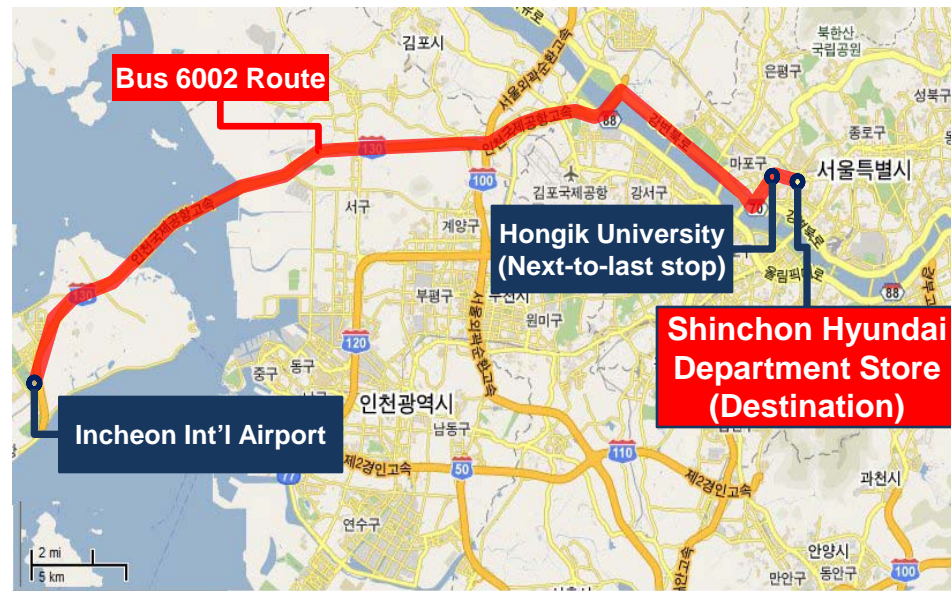

1) Direction to Casaville Hotel Shinchon from Incheon International Airport

Airport Limousine Bus

Fare: 9,000 Korean won
Bus interval: 20-30 minutes
Travel time: About 55 minutes

Step 1: Buy a bus ticket at the following Bus Ticketing Office located in [Incheon International Airport](#) :
(Exit 4 and 9 (indoors) & Exit 4, 6, 7, 8, 11, 13, and 9C (outdoors).)
Click [here](#) to see the map of Incheon International Airport.

Step 2: Go to bus stop 5B or 12A located on the first floor of Incheon International Airport.

Step 3: **Get on a bus with number 6002.**

Step 4. Get off Shinchon Hyundai Department Store

(An Airport Limousine bus)

2. When you get off the airport limousine bus, go to the sidewalk on the **opposite** side of Hyundai Department Store.

3. Walk towards Shinchon Rotary and pass the Grand Mart and continue down South-West direction to arrive at Casaville.

The Hotel is near **Exit 7 of Shinchon subway station** (only 50 m).
신촌 지하철역 7번 출구 근처 까사빌 호텔로 가려고 합니다.

3) Direction to Yonsei University from Casaville Hotel Shinchon

1. From the Casaville, walk towards the Shinchon Subway Station.
2. Enter the subway station and exit through Exit 3: you will see a McDonalds.
3. Continue northward on the street between Exit 2 and Exit 3 and pass the U-Plex, Lotteria and Holly's Coffee.
4. Pass through the pedestrian tunnel and cross a wide avenue to arrive at Yonsei.